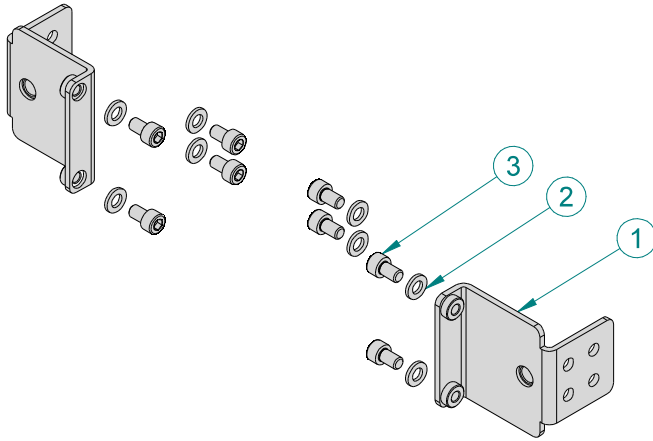

UR-B-WD 001338116

UR-B-WD		001338116	
No.	Type ETI	Name	Pcs.
1	UR-B-WD-C	Holder	2
2	AW-R 6	Washer M6 DIN126 Zn	8
3	AS-SH 6x10	Screw M6x10 DIN912 Zn	8

1